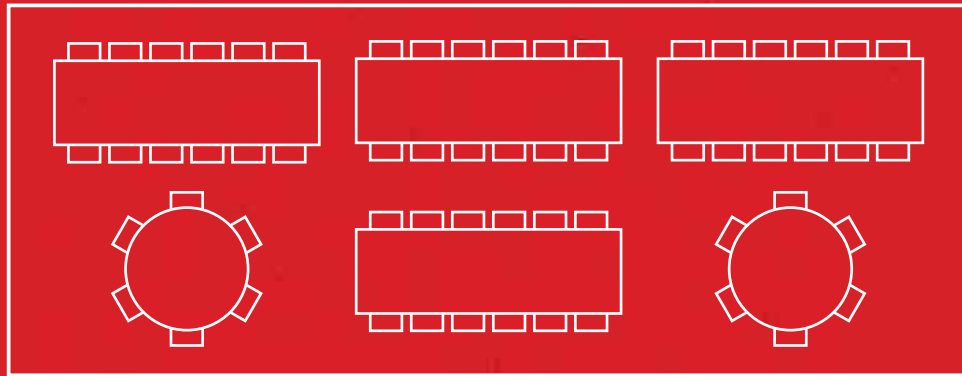

CAFE BA·BA·REEBA!

TAPAS, PINTXOS & SANGRIA

PARTIES &
SPECIAL EVENTS

Rooms

SOLARIA

60 GUESTS

The Solaria can seat up to 85 guests and can be combined with the Granada to seat up to 125 guests or the Atrium to seat 160 guests.

CAFEBABAREEBA.COM • CBBRCHGOPARTIES@LEYE.COM • 773-935-5000

CAFEBABAREEBA!

TAPAS, PINTXOS & SANGRIA

GRANADA

45 GUESTS

32 GUESTS

The Granada can seat up to 45 guests and can be combined with the Solaria to seat up to 125 guests.

TOLEDO

24 GUESTS

20 GUESTS

The Toledo can seat up to 24 guests with either one long table or rounds.

CAFEBABAREEBA.COM • CBBRCHGOPARTIES@LEYE.COM • 773-935-5000

CAFEBABAREEBA!

TAPAS, PINTXOS & SANGRIA

CASTILLA

36 GUESTS

CAFEBABAREEBA.COM • CBBRCHGOPARTIES@LEYE.COM • 773-935-5000

CAFÉ BA·BA·REËBA!
TAPAS, PINTXOS & SANGRIA

SEVILLA

20 GUESTS

16 GUESTS

The Sevilla is a semi-private space located off the bar area with seating for up to 22 guests