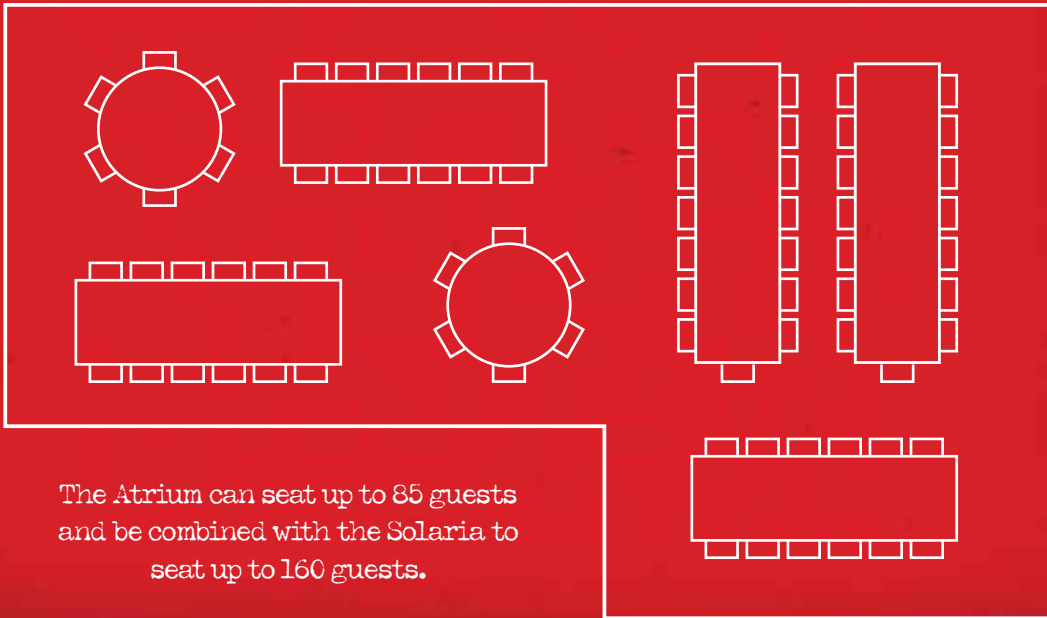

CAFEBABAREEBA.COM • CBBRCHGOPARTIES@LEYE.COM • 773-935-5000

CAFEBABAREEBA!

TAPAS, PINTXOS & SANGRIA

GRANADA

45 GUESTS

32 GUESTS

The Granada can seat up to 45 guests and can be combined with the Solaria to seat up to 125 guests.

ATRIUM

78 GUESTS

The Atrium can seat up to 85 guests and be combined with the Solaria to seat up to 160 guests.

CAFEBABAREEBA.COM • CBBRCHGOPARTIES@LEYE.COM • 773-935-5000

CAFÉ BA·BA·REEBÁ!

TAPAS, PINTXOS & SANGRIA